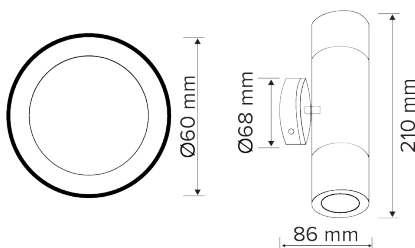

## Product Overview

POWER	LUMENS	EFFICACY	CCT	WEIGHT	SAP CODE	PRODUCT CODE
6 W	392 / 421 / 354 lm	65 / 70 / 59 lm/W	3000 / 4000 / 6500 K	0.4 kg	2002418	AS-ADJ-TRI-S
					2002417	AS-ADJ-TRI-B
					2002416	AS-ADJ-TRI-W
6 W	392 / 421 / 354 lm	65 / 70 / 59 lm/W	3000 / 4000 / 6500 K	0.4 kg	2002415	AS-FIX-TRI-S
					2002414	AS-FIX-TRI-B
					2002413	AS-FIX-TRI-W
12 W	784 / 842 / 708 lm	65 / 70 / 59 lm/W		0.6 kg	2002412	AS-U/D-TRI-S
					2002411	AS-U/D-TRI-B
					2002410	AS-U/D-TRI-W

SPECIFICATIONS	
Body Material:	Aluminium
Diffuser Material:	Polycarbonate (Opal)
Mounting Type:	Surface Mount
Body Colour:	Silver Black White
IP Rating:	IP65
CRI:	>80
Beam Angle:	51° Adjustable 51° Fix 48° Up and Down
SDCM:	< 7
Warranty:	3 yrs (1yr lamp)
Dimming:	Non-Dimmable
Driver:	Integral
Connection Type:	PA12 Terminal Block
Input Wattage:	220-240Vac 50/60HZ
Electrical Classification:	CLASS I
Power Factor:	> 0.9
Projected Lifespan:	>36,000hrs@Ta25°C(L70)
Operating Ambient Temp.	-20 to 40°C
Surge Protection:	Overload / Short Circuit
Smart:	KASTA Compatible

## DIMENSIONS

AS-ADJ-TRI-S  
AS-ADJ-TRI-B  
AS-ADJ-TRI-W

AS-FIX-TRI-S  
AS-FIX-TRI-B  
AS-FIX-TRI-W

AS-U/D-TRI-S  
AS-U/D-TRI-B  
AS-U/D-TRI-W