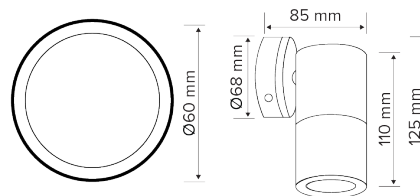

## Product Overview

POWER	LUMENS	EFFICACY	CCT	WEIGHT	SAP CODE	PRODUCT CODE
6 W	392 / 421 / 354 lm	65 / 70 / 59 lm/W	3000 / 4000 / 6500 K	0.4 kg	2002418	AS-ADJ-TRI-S
					2002417	AS-ADJ-TRI-B
					2002416	AS-ADJ-TRI-W
6 W	392 / 421 / 354 lm	65 / 70 / 59 lm/W	3000 / 4000 / 6500 K	0.4 kg	2002415	AS-FIX-TRI-S
					2002414	AS-FIX-TRI-B
					2002413	AS-FIX-TRI-W
12 W	784 / 842 / 708 lm	65 / 70 / 59 lm/W		0.6 kg	2002412	AS-U/D-TRI-S
					2002411	AS-U/D-TRI-B
					2002410	AS-U/D-TRI-W

SPECIFICATIONS	
Body Material:	Aluminium
Diffuser Material:	Polycarbonate (Opal)
Mounting Type:	Surface Mount
Body Colour:	Silver Black White
IP Rating:	IP65
CRI:	>80
Beam Angle:	51° Adjustable 51° Fix 48° Up and Down
SDCM:	< 7
Warranty:	3 yrs (1yr lamp)
Dimming:	Non-Dimmable
Driver:	Integral
Connection Type:	PA12 Terminal Block
Input Wattage:	220-240Vac 50/60HZ
Electrical Classification:	CLASS I
Power Factor:	> 0.9
Projected Lifespan:	>36,000hrs@Ta25°C(L70)
Operating Ambient Temp.	-20 to 40°C
Surge Protection:	Overload / Short Circuit
Smart:	KASTA Compatible

## DIMENSIONS

AS-ADJ-TRI-S  
AS-ADJ-TRI-B  
AS-ADJ-TRI-W

AS-FIX-TRI-S  
AS-FIX-TRI-B  
AS-FIX-TRI-W

AS-U/D-TRI-S  
AS-U/D-TRI-B  
AS-U/D-TRI-W