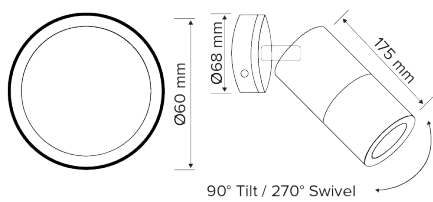

Product Overview

POWER	LUMENS	EFFICACY	CCT	WEIGHT	SAP CODE	PRODUCT CODE
6 W	392 / 421 / 354 lm	65 / 70 / 59 lm/W	3000 / 4000 / 6500 K	0.4 kg	2002418	AS-ADJ-TRI-S
					2002417	AS-ADJ-TRI-B
					2002416	AS-ADJ-TRI-W
6 W	392 / 421 / 354 lm	65 / 70 / 59 lm/W	3000 / 4000 / 6500 K	0.4 kg	2002415	AS-FIX-TRI-S
					2002414	AS-FIX-TRI-B
					2002413	AS-FIX-TRI-W
12 W	784 / 842 / 708 lm	65 / 70 / 59 lm/W		0.6 kg	2002412	AS-U/D-TRI-S
					2002411	AS-U/D-TRI-B
					2002410	AS-U/D-TRI-W

SPECIFICATIONS	
Body Material:	Aluminium
Diffuser Material:	Polycarbonate (Opal)
Mounting Type:	Surface Mount
Body Colour:	Silver Black White
IP Rating:	IP65
CRI:	>80
Beam Angle:	51° Adjustable 51° Fix 48° Up and Down
SDCM:	< 7
Warranty:	3 yrs (1yr lamp)
Dimming:	Non-Dimmable
Driver:	Integral
Connection Type:	PA12 Terminal Block
Input Wattage:	220-240Vac 50/60HZ
Electrical Classification:	CLASS I
Power Factor:	> 0.9
Projected Lifespan:	>36,000hrs@Ta25°C(L70)
Operating Ambient Temp.	-20 to 40°C
Surge Protection:	Overload / Short Circuit
Smart:	KASTA Compatible

APPLICATIONS
Accent / Display / Feature Lighting
Garage
Side of Building
Carport
Area Lighting

Outdoor Lighting

DIMENSIONS

AS-ADJ-TRI-S
AS-ADJ-TRI-B
AS-ADJ-TRI-W